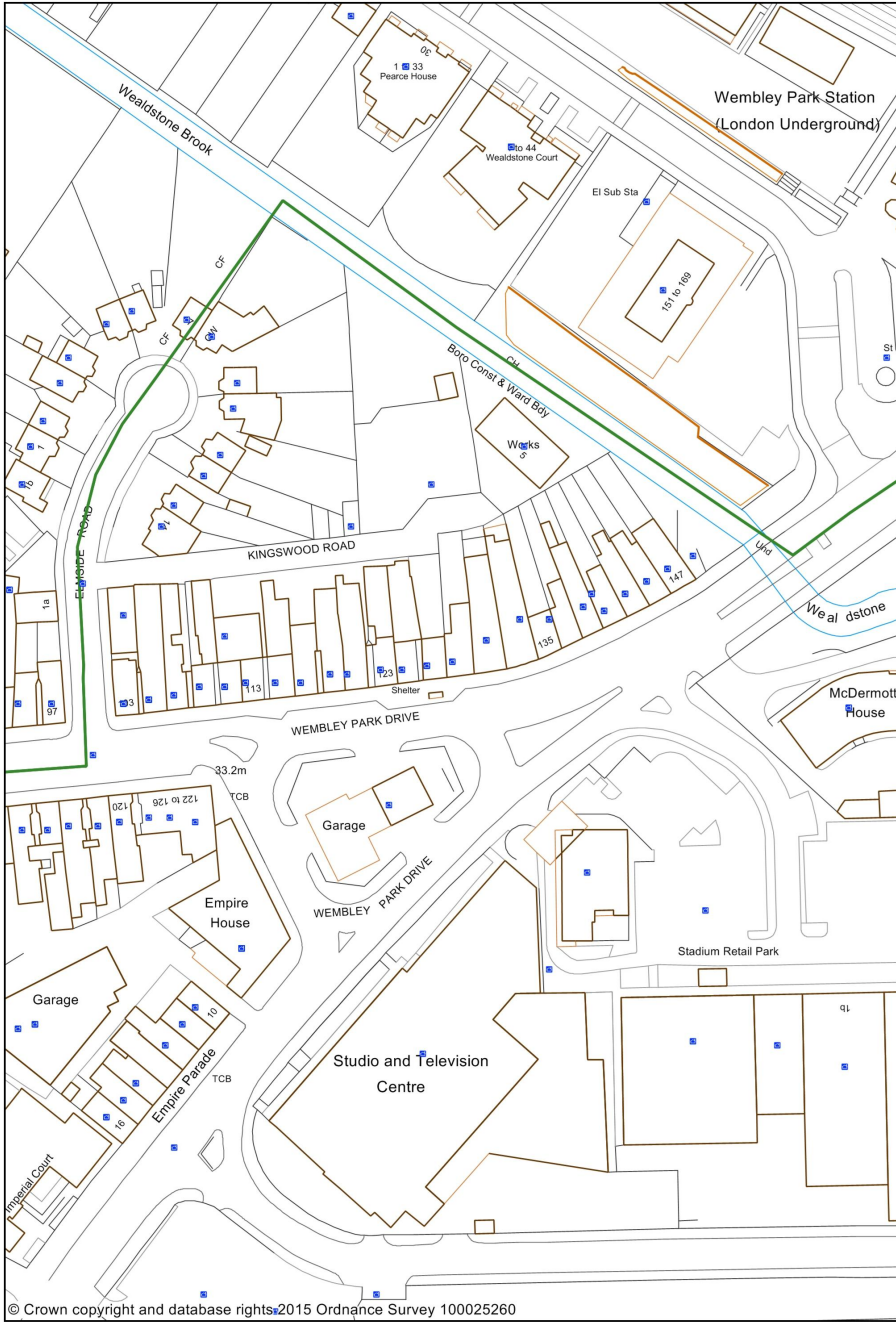

Stadium Supermarket, 129 Wembley Park Drive, HA9 8HQ

© Crown copyright and database rights 2015 Ordnance Survey 100025260

1:1250

0 0.02 0.04 kilometres